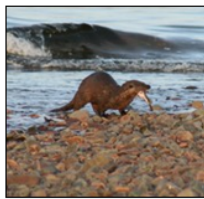

Red List - Near Threatened - Österreich

Fischotter

© Alan Homer